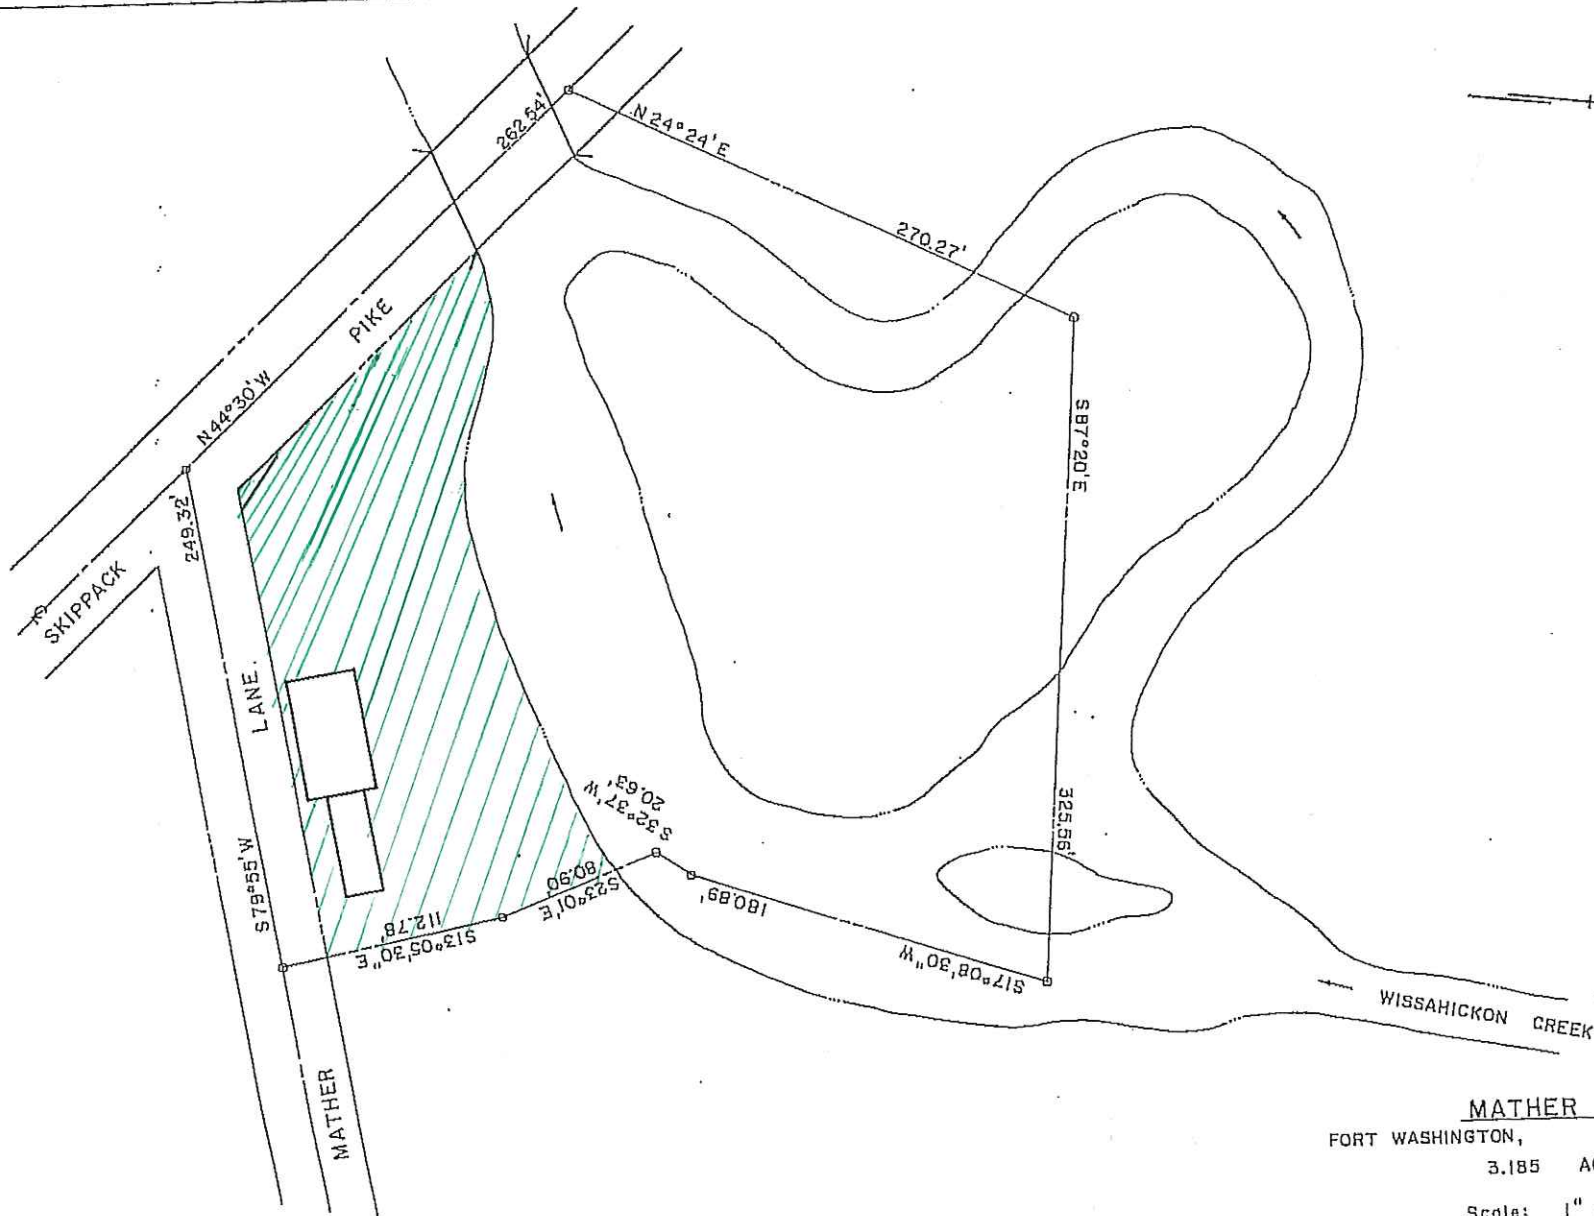

MAP A
HL Mowing

24-1

HOPE LODGE
Fort Washington, Montgomery County
40.77 Acres
SCALE: 1" = 200'

MAP B
MM-Mowing

24-2

NORTH

MATHER MILL

FORT WASHINGTON, MONTGOMERY COUNTY

3.185 ACRES

Scale: 1" = 60'

MAP C

HL Weed Control

24-1

HOPE LODGE

Fort Washington, Montgomery County

40.77 Acres

SCALE: 1" = 200'

MAP D
HL field cutting

24-1

HOPE LODGE

Fort Washington, Montgomery County

40.77 Acres

SCALE: 1" = 200'

MAP E

HL SNOW/ICE REMOVAL (3" or more)

- pathways
- ice melt as needed
- plowing

24-1

HOPE LODGE
 Fort Washington, Montgomery County
 40.77 Acres
 SCALE: 1" = 200'