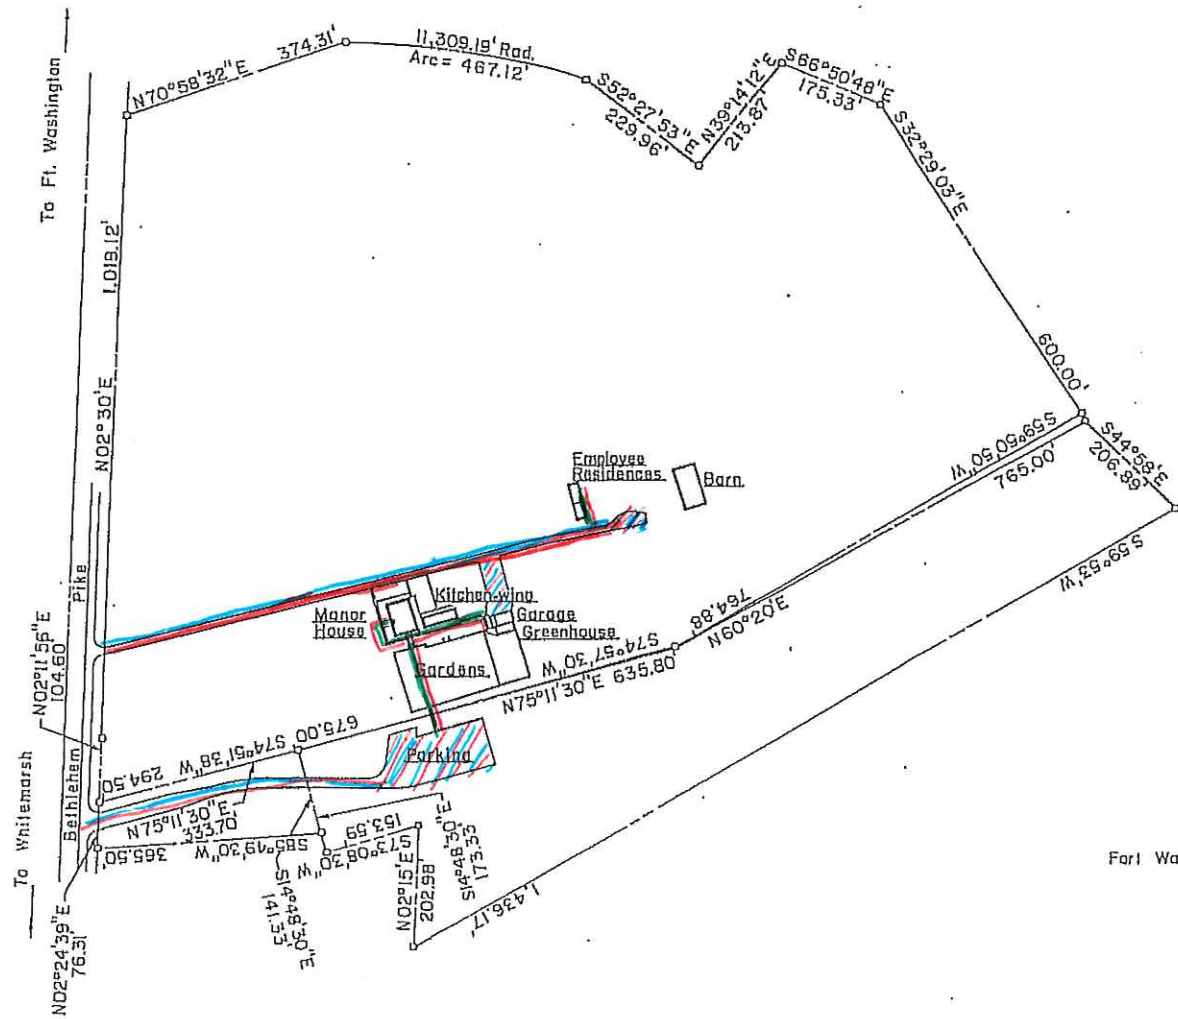

MAP A
HL Mowing

24-1

HOPE LODGE
Fort Washington, Montgomery County
40.77 Acres
SCALE: 1" = 200'

MAP B
MM-Mowing

24-2

NORTH

MATHER MILL

FORT WASHINGTON, MONTGOMERY COUNTY

SCALE: 1" = 200'

MAP D
HL field cutting

24-1

HOPE LODGE

Fort Washington, Montgomery County

40.77 Acres

SCALE: 1" = 200'

MAP E

HL SNOW/ICE REMOVAL (under 3")

Key:
— Pathways
— Ice melt as needed

24-1

HOPE LODGE

Fort Washington, Montgomery County

40.77 Acres

SCALE: 1" = 200'

MAP F

HL SNOW/ICE REMOVAL (3" or more)

- pathways
- ice melt as needed
- plowing

24-1

HOPE LODGE
 Fort Washington, Montgomery County
 40.77 Acres
 SCALE: 1" = 200'