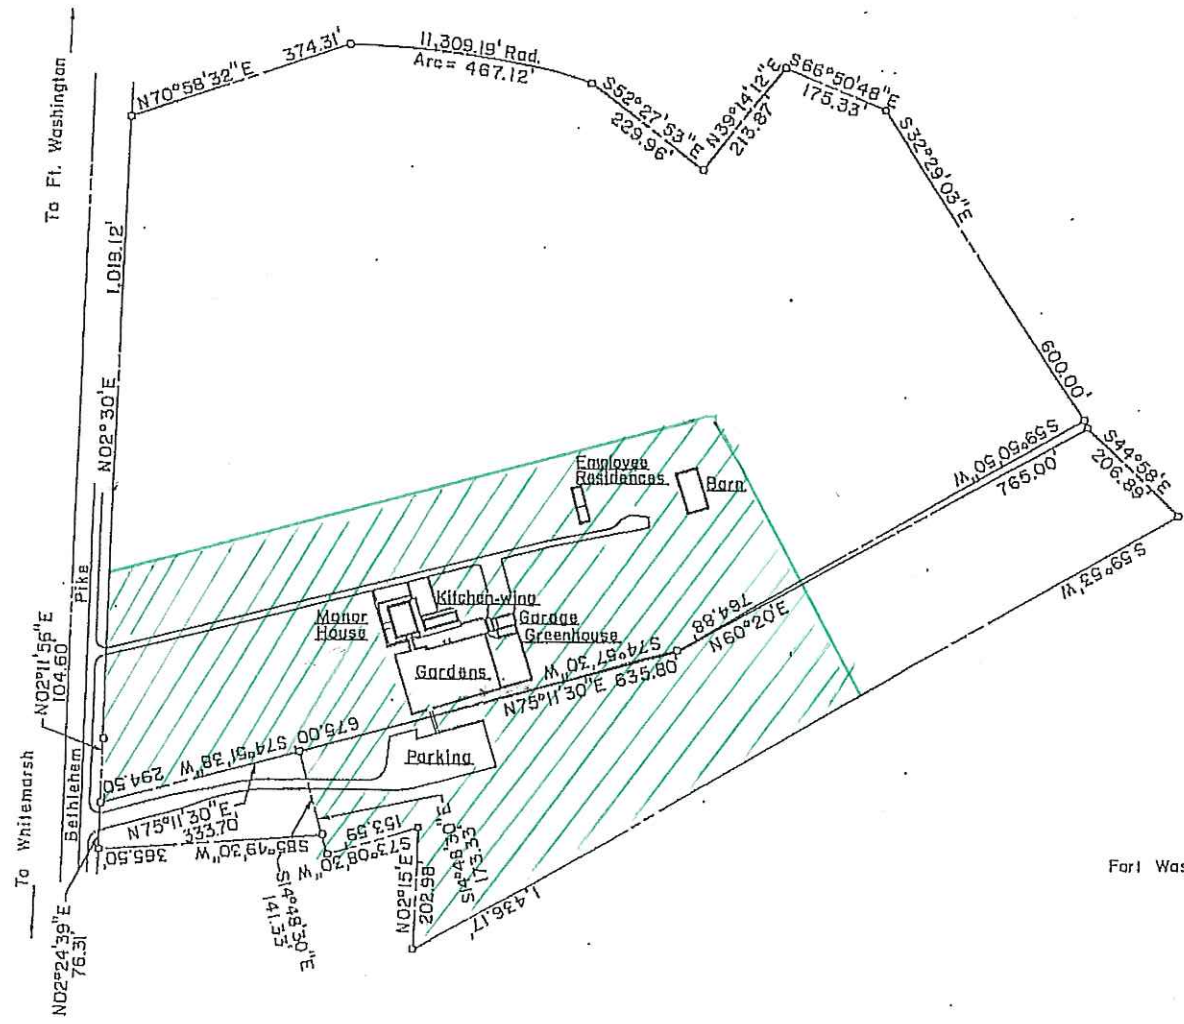

MAP A
HL Mowing

24-1

HOPE LODGE
Fort Washington, Montgomery County
40.77 Acres
SCALE: 1" = 200'

MAP B
MM-Mowing

24-2

NORTH

MATHER MILL

FORT WASHINGTON, MONTGOMERY COUNTY

3.185 ACRES

Scale: 1" = 60'

MAP C

HL Weed Control

24-1

HOPE LODGE

Fort Washington, Montgomery County

40.77 Acres

SCALE: 1" = 200'

MAP D
HL field cutting

24-1

HOPE LODGE

Fort Washington, Montgomery County

40.77 Acres

SCALE: 1" = 200'

MAP E

HL SNOW/ICE REMOVAL (3" or more)

- pathways
- ice melt as needed
- plowing

24-1

HOPE LODGE
 Fort Washington, Montgomery County
 40.77 Acres
 SCALE: 1" = 200'