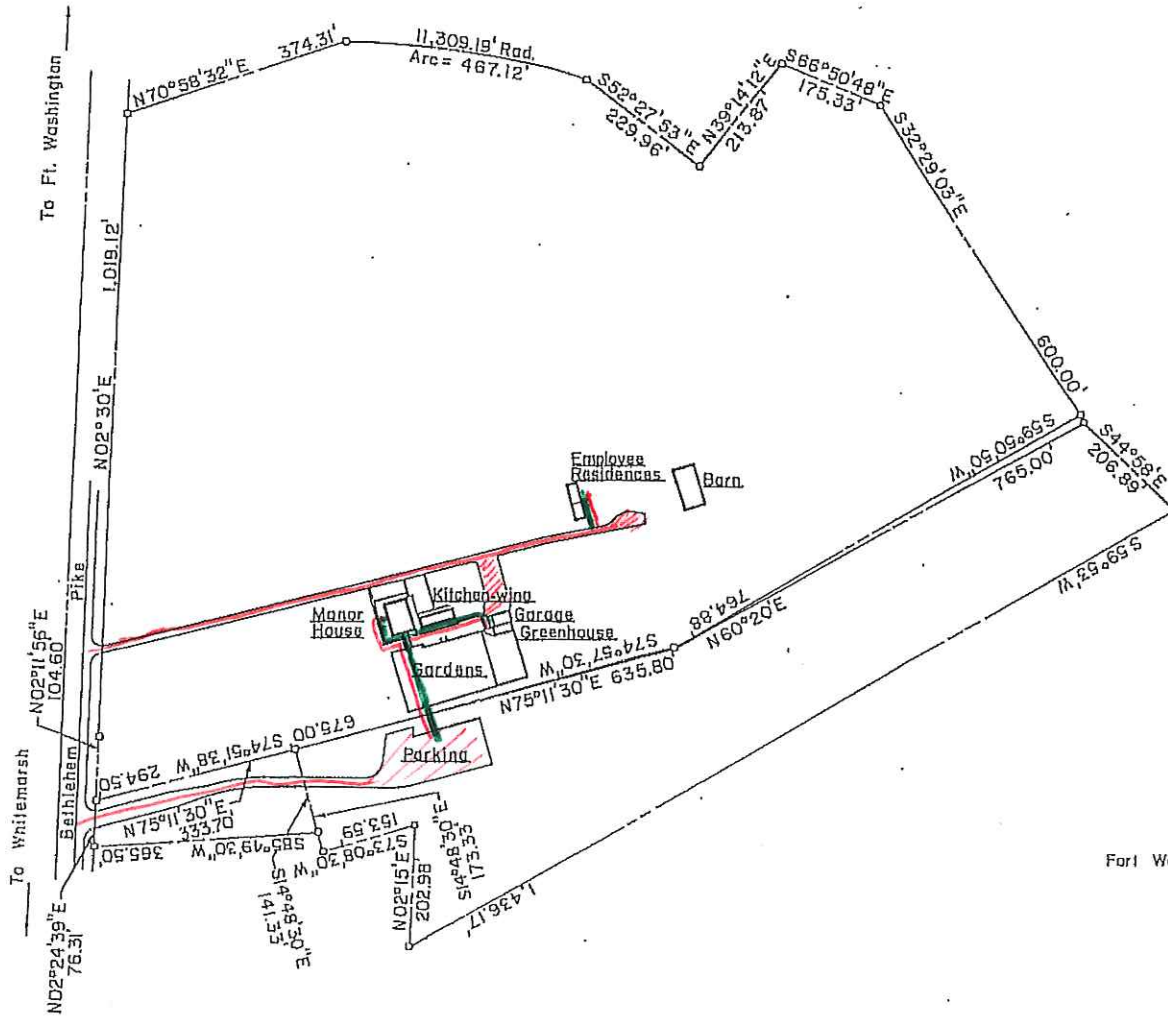

MAP A
HL Mowing

24-1

HOPE LODGE
Fort Washington, Montgomery County
40.77 Acres
SCALE: 1" = 200'

MAP B
MM-Mowing

24-2

NORTH

MATHER MILL

FORT WASHINGTON, MONTGOMERY COUNTY

3.185 ACRES

Scale: 1" = 60'

MAP C

HL Weed Control

24-1

HOPE LODGE

Fort Washington, Montgomery County

40.77 Acres

SCALE: 1" = 200'

MAP D
HL field cutting

24-1

HOPE LODGE

Fort Washington, Montgomery County

40.77 Acres

SCALE: 1" = 200'

MAP E

HL SNOW/ICE REMOVAL (under 3")

Key:
— Pathways
— Ice melt as needed

24-1

HOPE LODGE

Fort Washington, Montgomery County

40.77 Acres

SCALE: 1" = 200'

MAP F