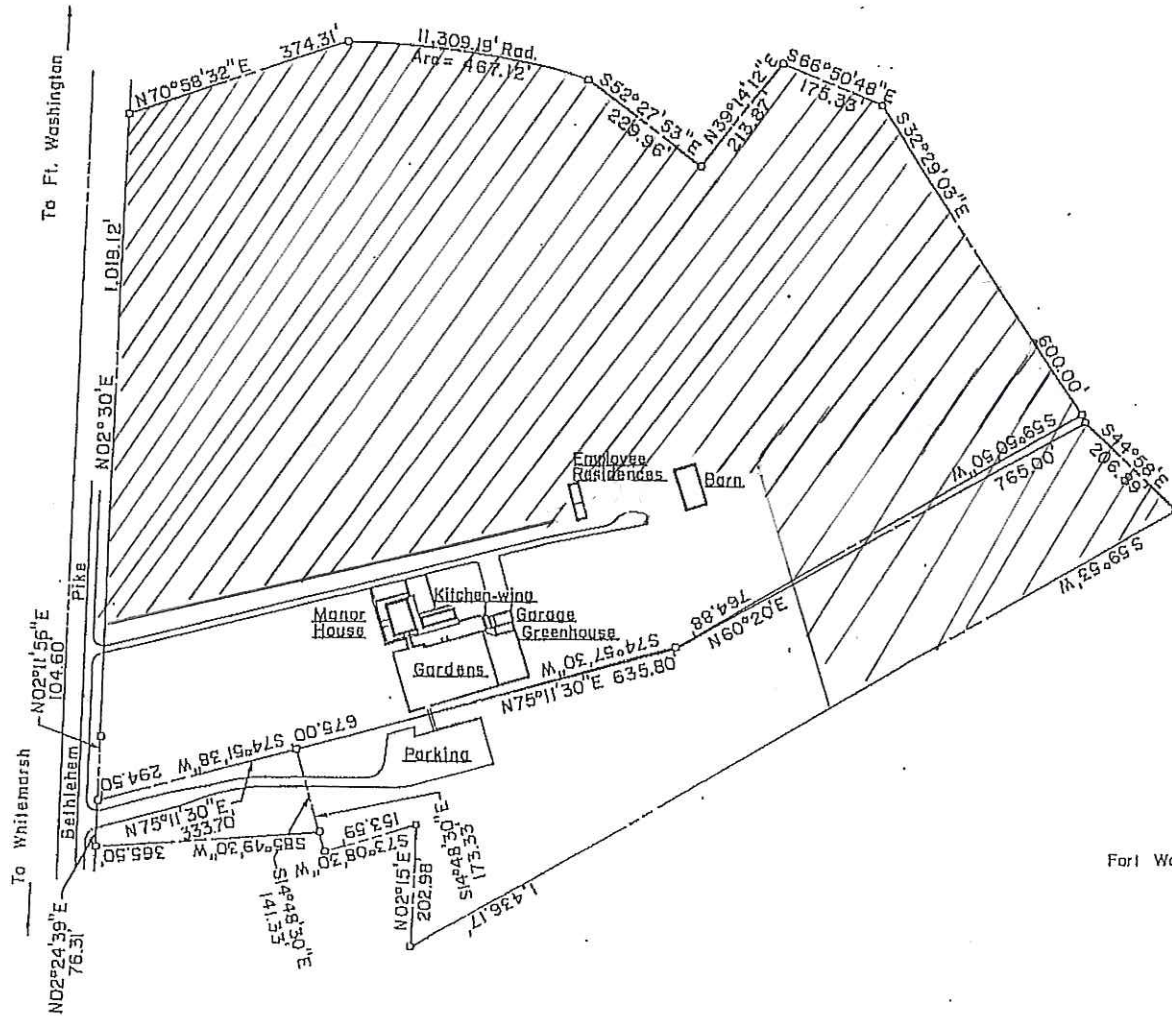

MAP A
HL Mowing

24-1

HOPE LODGE
Fort Washington, Montgomery County
40.77 Acres
SCALE: 1" = 200'

MAP B
MM-Mowing

24-2

NORTH

MATHER MILL

FORT WASHINGTON, MONTGOMERY COUNTY

3.185 ACRES

Scale: 1" = 60'

MAP C

HL Weed Control

24-1

HOPE LODGE

Fort Washington, Montgomery County

40.77 Acres

SCALE: 1" = 200'

MAP D
HL field cutting

24-1

HOPE LODGE

Fort Washington, Montgomery County

40.77 Acres

SCALE: 1" = 200'

MAP E

HL SNOW/ICE REMOVAL (3" or more)

- pathways
- ice melt as needed
- plowing

24-1

HOPE LODGE
 Fort Washington, Montgomery County
 40.77 Acres
 SCALE: 1" = 200'