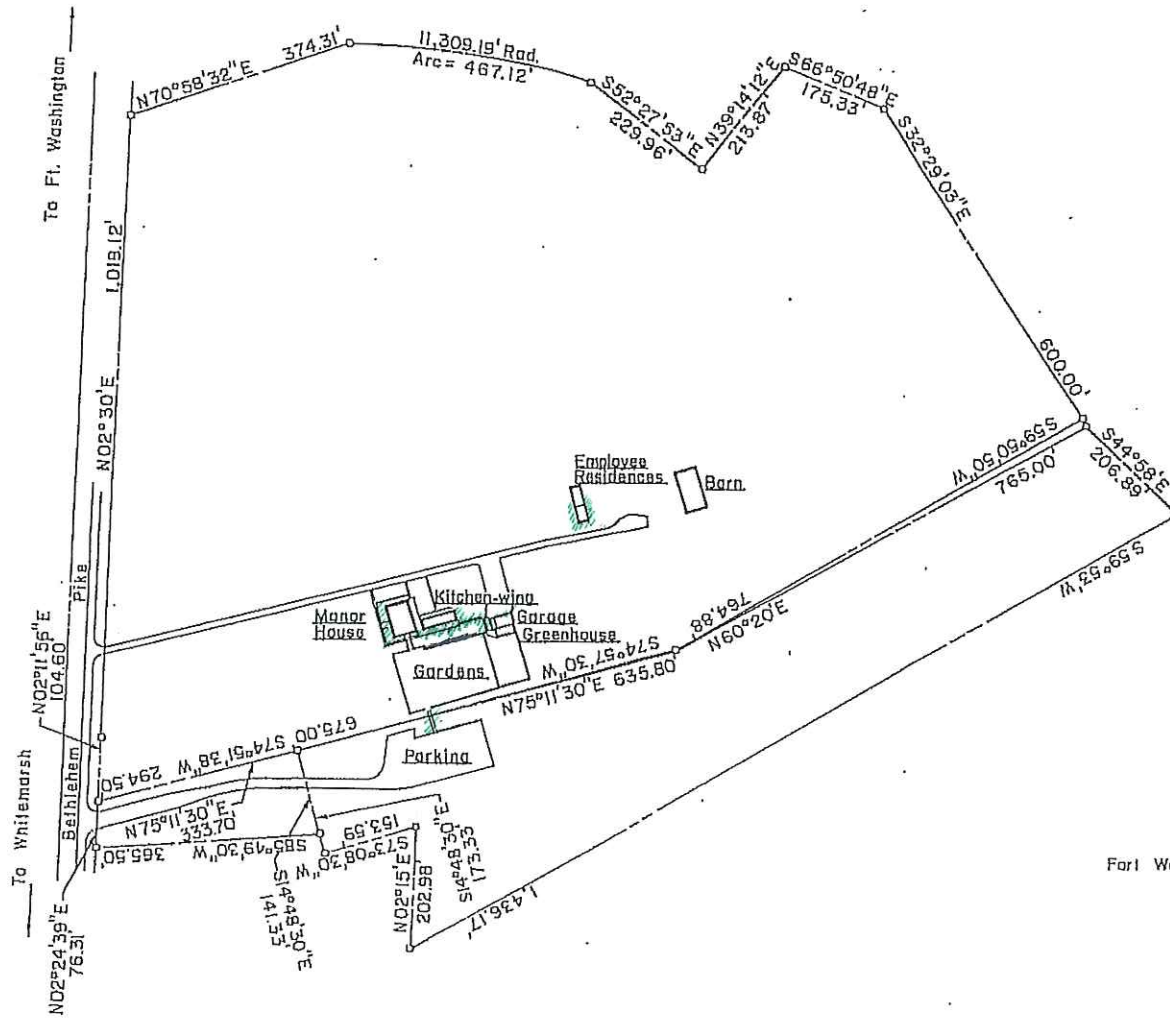

MAP A
HL Mowing

24-1

HOPE LODGE
Fort Washington, Montgomery County
40.77 Acres
SCALE: 1" = 200'

MAP B
MM-Mowing

24-2

NORTH

MATHER MILL

FORT WASHINGTON, MONTGOMERY COUNTY

3.185 ACRES

Scale: 1" = 60'

MAP C

HL Weed Control

24-1

HOPE LODGE

Fort Washington, Montgomery County

40.77 Acres

SCALE: 1" = 200'

MAP D
HL field cutting

24-1

HOPE LODGE

Fort Washington, Montgomery County

40.77 Acres

SCALE: 1" = 200'

MAP E

HL SNOW/ICE REMOVAL (under 3")

Key:
— Pathways
— Ice melt as needed

24-1

HOPE LODGE

Fort Washington, Montgomery County

40.77 Acres

SCALE: 1" = 200'

MAP F